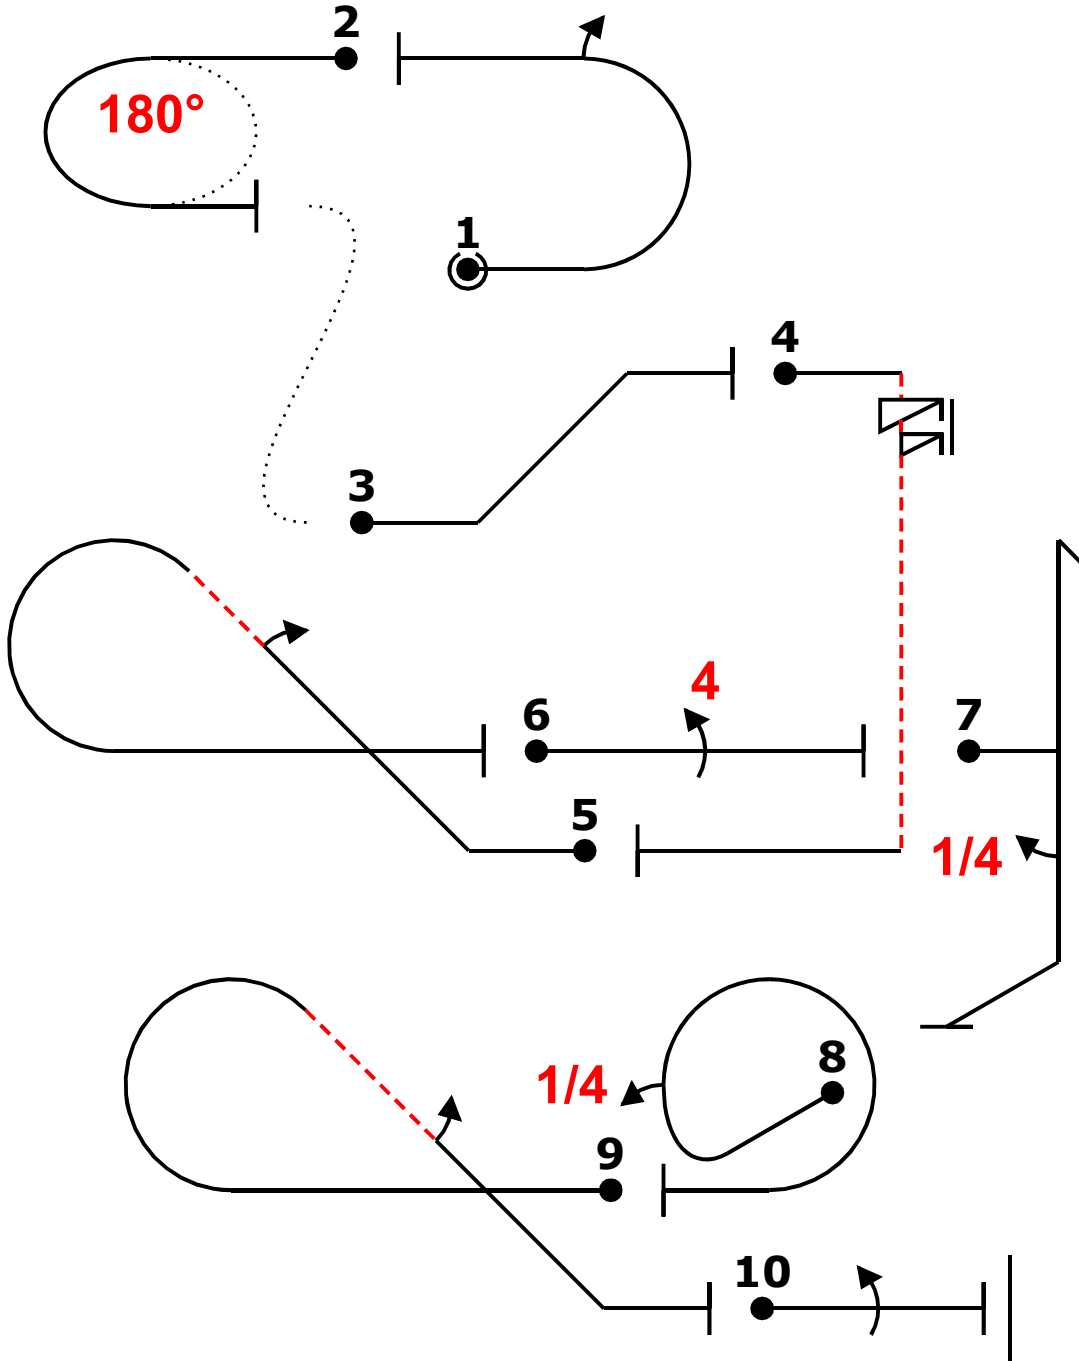

| No | Symbol | Cat. No. | K | Total K | Grade | Pos | Remarks | Item | K | Grade |
|----|--------|---------------------|---------|------------|-------|-----|---------|------------------------|---------|-------|
| 1 | | 7.2.2.1 9.1.3.2 | 6 4 | 10 SF 7 | . | | | Pos. | | |
| | | | | | | | | Harm. | 0 | |
| 2 | | 2.2.1.1 | 4 | 4 SF 2 | . | | | Fig K | Total K | |
| | | | | | | | | 122 | 122 | |
| 3 | | 1.1.2.1 | 7 | 7 SF 7 | . | | | Penalties | | |
| | | | | | | | | Too Low | | |
| 4 | | 1.1.6.3 9.11.1.6 | 10 3 | 13 SF 3 | . | | | Too High | | |
| | | | | | | | | Interruptions | | |
| 5 | | 8.5.2.1 9.1.2.2 | 10 6 | 16 SF 7 | . | | | Insertions | | |
| | | | | | | | | Trg Violation | | |
| 6 | | 1.1.1.1 9.4.3.4 | 2 11 | 13 SF 7 | . | | | Wing Rocks | | |
| | | | | | | | | Disqual Fig | | |
| 7 | | 5.2.1.1 9.1.5.1 | 17 2 | 19 SF 5 | . | | | Other(note...) | | |
| | | | | | | | | Final Freestyle | | |
| 8 | | 0.1 | 16 | 16 SF 7 | . | | | Duration | Min | Sec |
| | | | | | | | | | | |
| 9 | | 8.5.6.1 9.1.4.2 | 10 4 | 14 SF 7 | . | | | Judges Details | | |
| | | | | | | | | Signature | | |
| 10 | | 1.1.1.1 9.1.3.4 | 2 8 | 10 SF 7 | . | | | Name | | |
| | | | | | | | | Number | | |

_____ Pilot
 A/C

| | | |
|--|-------------------------------|----------|
| Břeclav (LKBA) The Czech Republic 2021 | | Form B |
| Pilot ID | VWAC (VINK) Sportsman Unknown | Flight # |

| Power | | | |
|----------------------|---------------------|---------|----|
| Fig | Aresti | K | |
| 1 | 7.2.2.1 9.1.3.2 | 6 4 | 10 |
| 2 | 2.2.1.1 | 4 | 4 |
| 3 | 1.1.2.1 | 7 | 7 |
| 4 | 1.1.6.3 9.11.1.6 | 10 3 | 13 |
| 5 | 8.5.2.1 9.1.2.2 | 10 6 | 16 |
| 6 | 1.1.1.1 9.4.3.4 | 2 11 | 13 |
| 7 | 5.2.1.1 9.1.5.1 | 17 2 | 19 |
| 8 | 0.1 | 16 | 16 |
| 9 | 8.5.6.1 9.1.4.2 | 10 4 | 14 |
| 10 | 1.1.1.1 9.1.3.4 | 2 8 | 10 |
| Total K = 122 | | | |