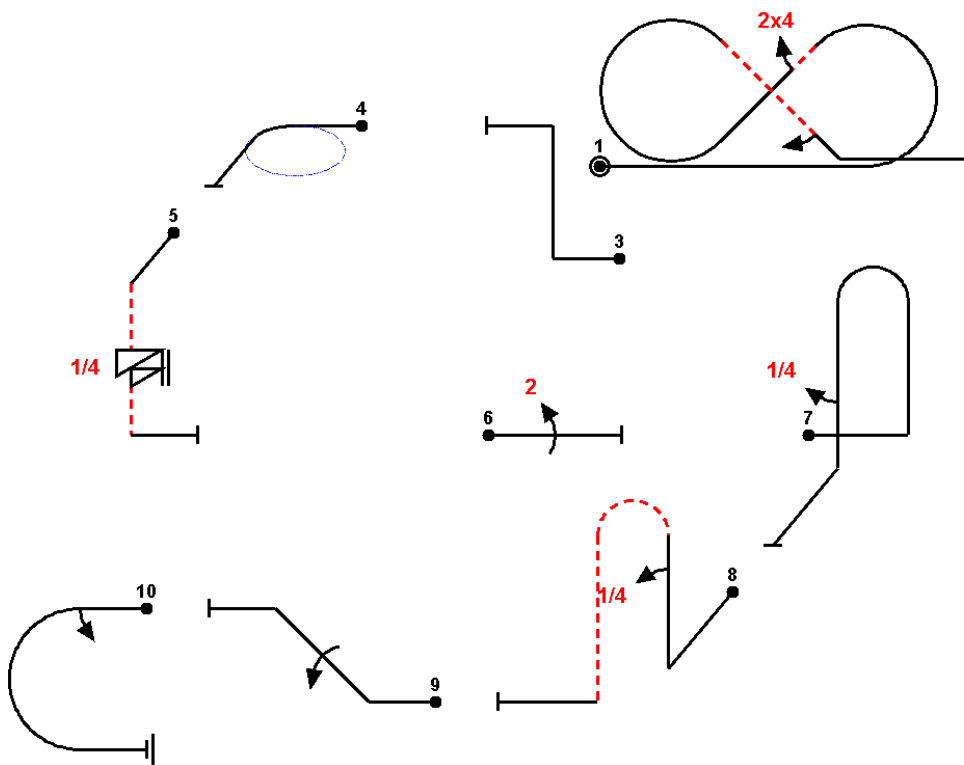

Pilot ID #

Flight #

No	Catalog No	K	Tot K
1	7.26.1	19	28
	9.4.4.2	5	
	9.1.4.2	4	
2	5.1.1	17	sf 5
3	1.6.1	10	sf 7
4	2.2.3	3	sf 2
5	1.6.3	10	14
	9.11.1.5	4	
6	1.1.1	2	11
	9.2.3.4	9	
7	8.1.1	13	15
	9.1.5.1	2	
8	8.3.1	15	21
	9.1.1.1	6	
9	1.2.1	7	17
	9.1.2.4	10	
10	7.3.3	6	10
	9.1.3.2	4	

--Total K= 146 --

Total K = 146 (3k@4,28k@1)

Sequence [civa advanced free] Has 4 Verification Error(s): Sequence:at least one 'sn  
24cc2 h vj iv5s22 b4 4pb d1 2a

Pilot  
A/C